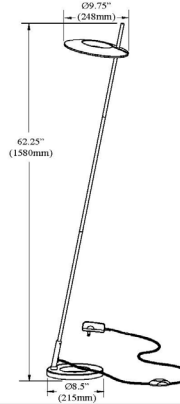

FLY-6020LEDF-AGB - Finley 15W Floor Lamp, AGB

20W Floor Lamp Aged Brass

FLY-6020LEDF

Height	62.25"
Width/Length	8.5"
Depth	9.75"
Weight	9.5 lbs

Body Material	Metal
Finish/Color	Aged Brass
Type of Finish	Electroplated

Light Qty	1
Light Base	LED
Light Max Watt	15
Light Inc	Yes
Light Lumens	1200(Initial) 1000(Delivered)
Light CRI	80+
Light CCT	3000K
Light Life	30000 Hours

Dimmable	Dimmable
LED Compatible	Integrated LED
Total Wattage	15W